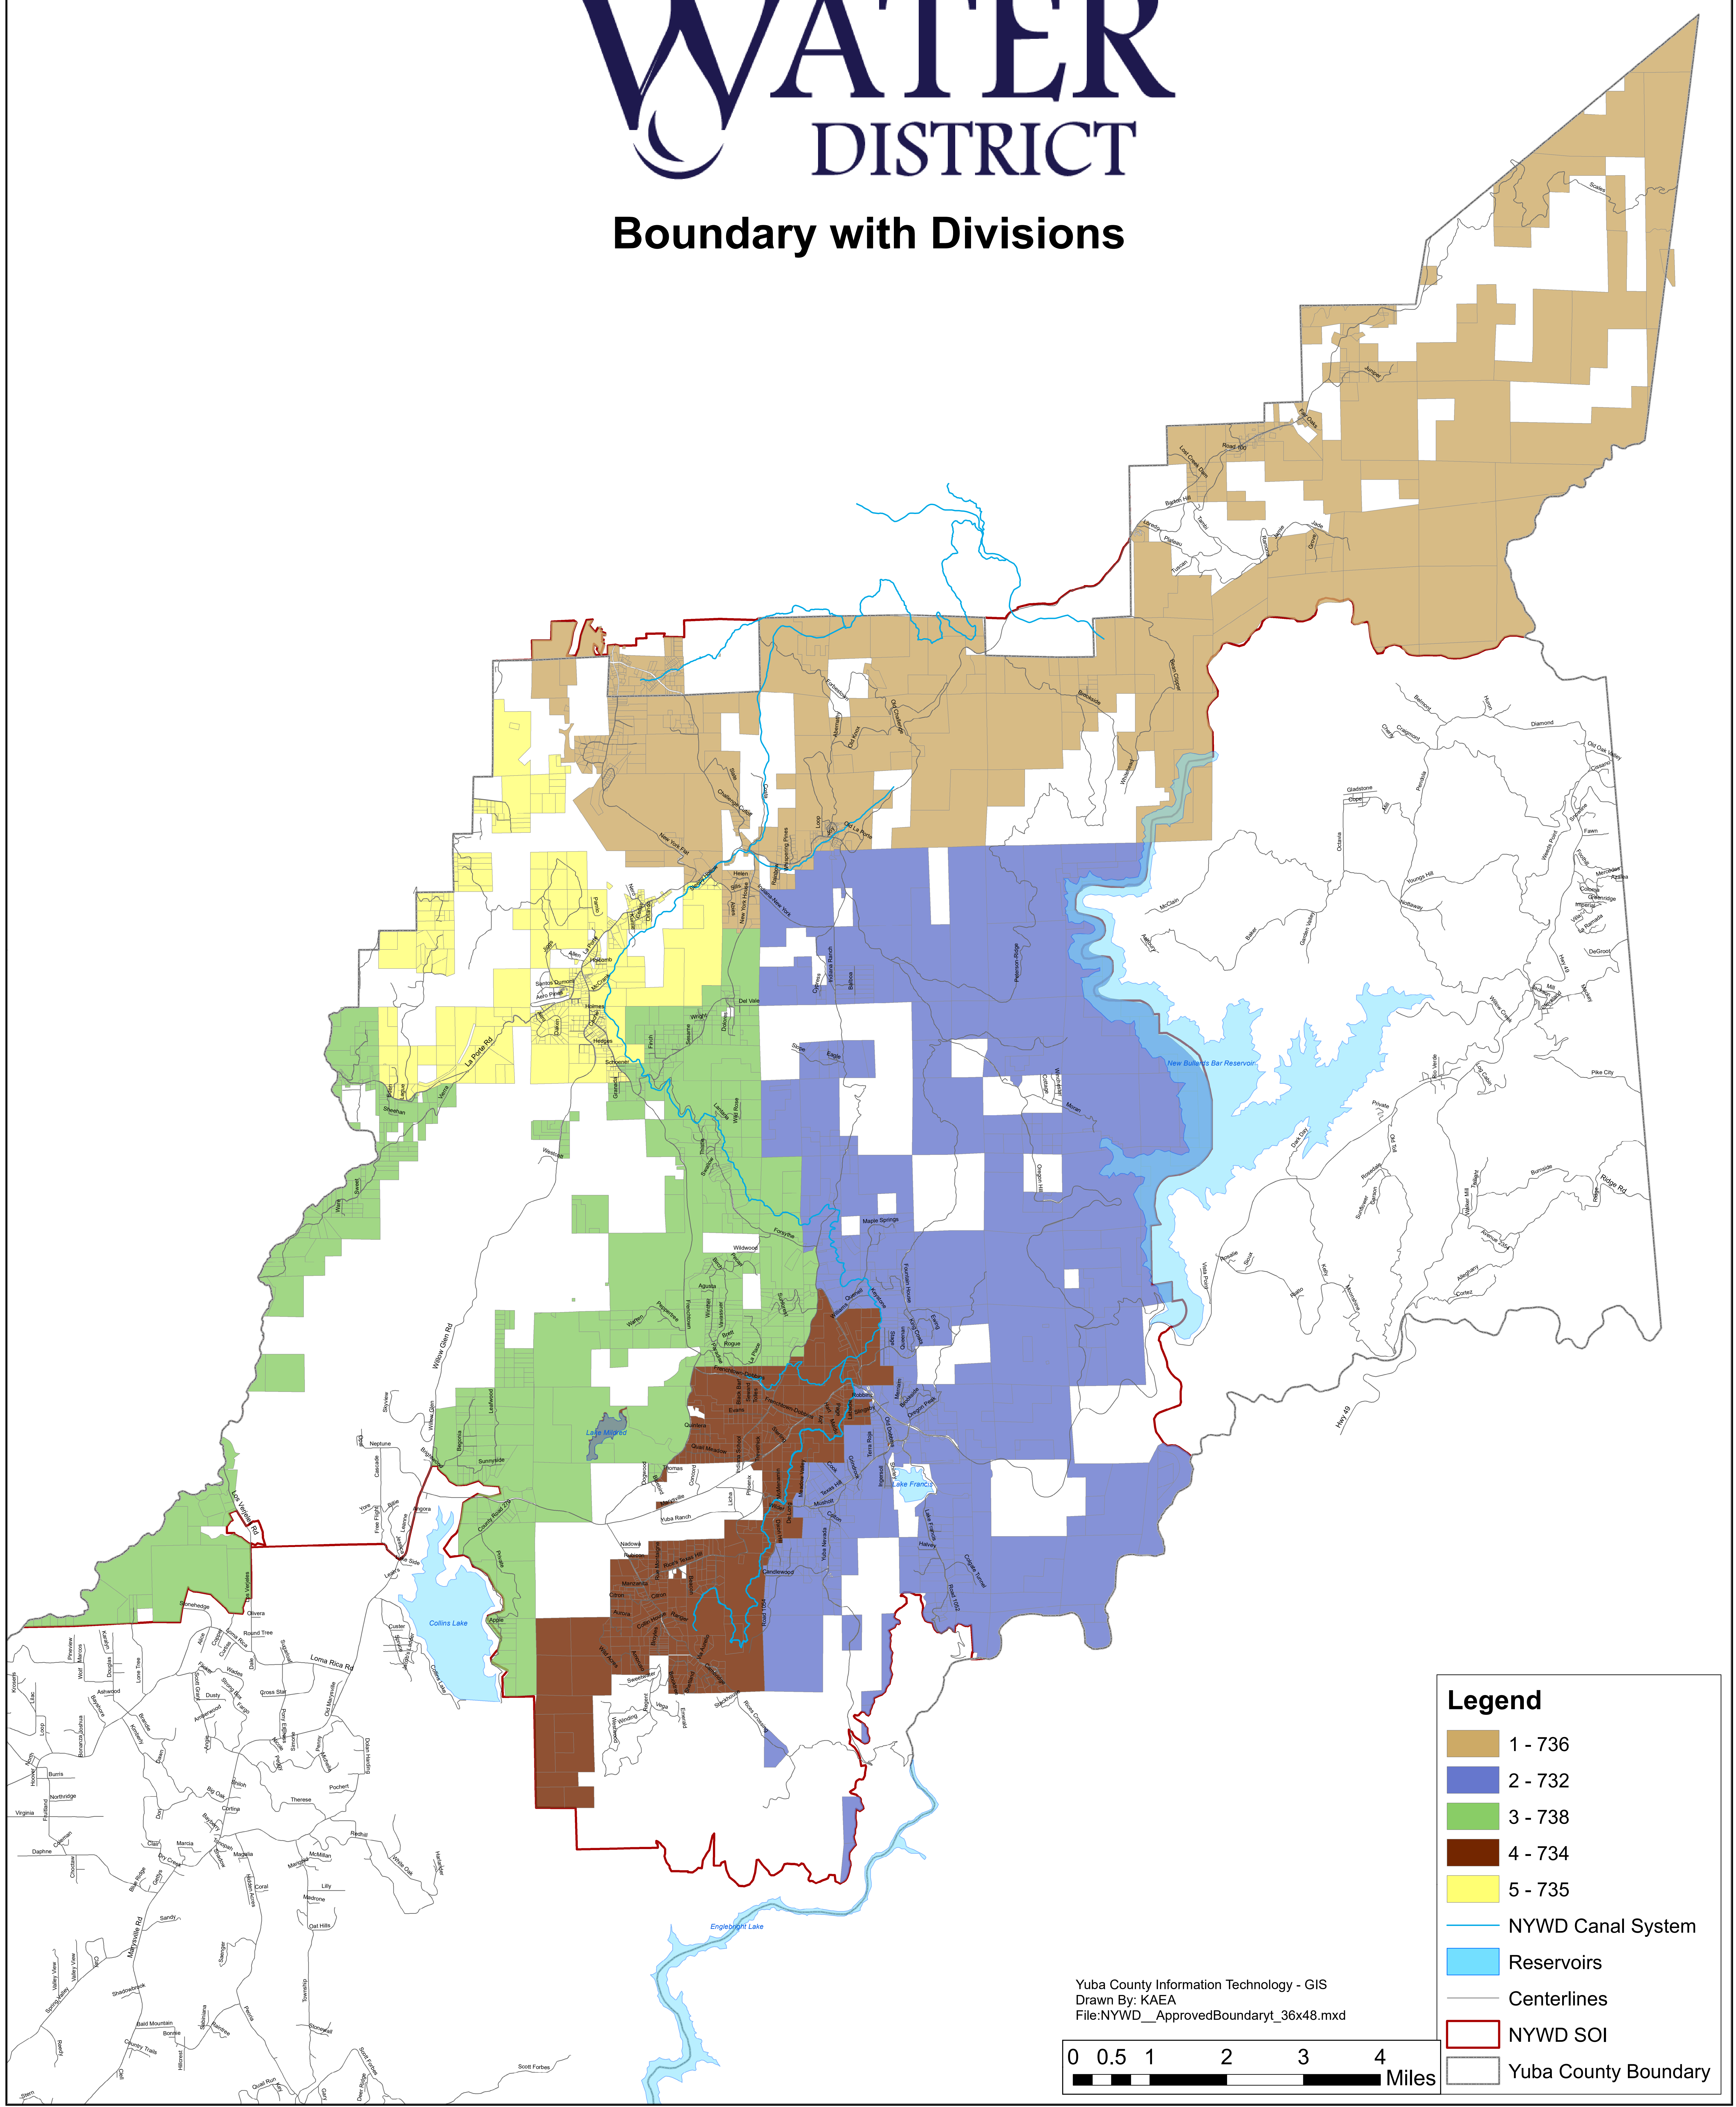

NORTH YUBA WATER DISTRICT

Boundary with Divisions

Legend

- 1 - 736
- 2 - 732
- 3 - 738
- 4 - 734
- 5 - 735
- NYWD Canal System
- Reservoirs
- Centerlines
- NYWD SOI
- Yuba County Boundary

Yuba County Information Technology - GIS
 Drawn By: KAEA
 File: NYWD_AprovedBoundaryt_36x48.mxd